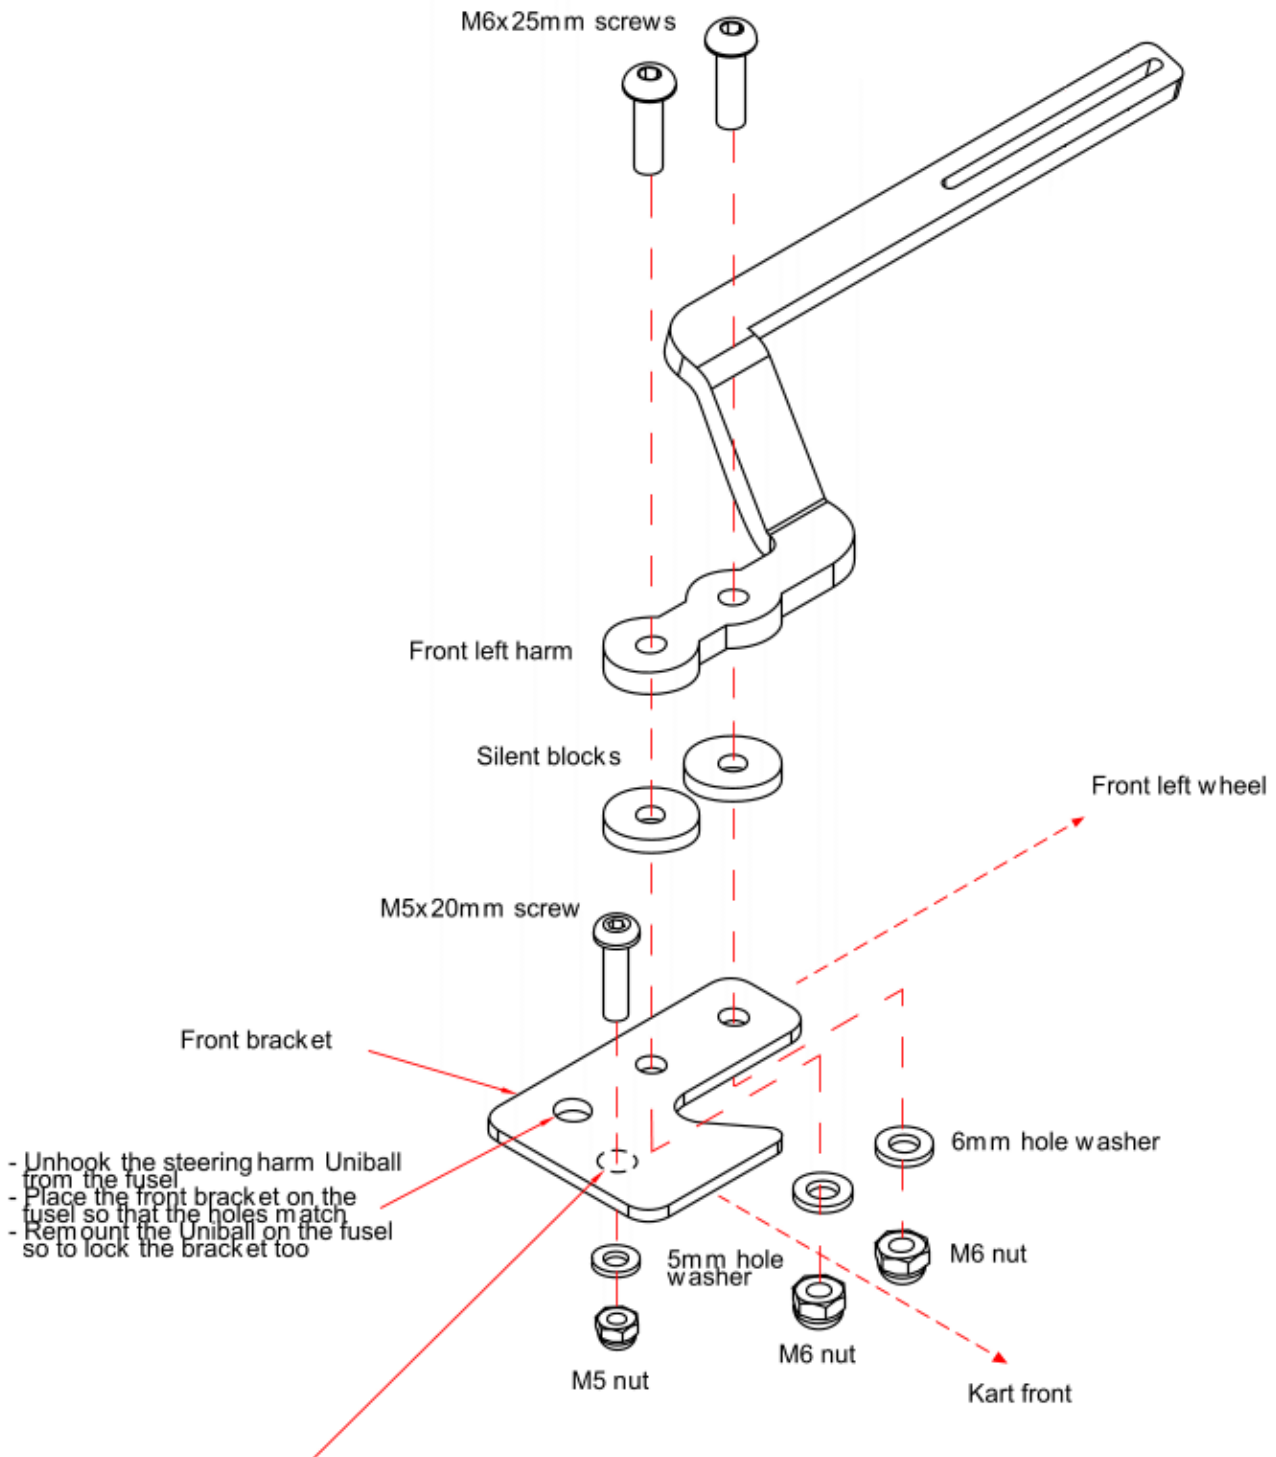

## Mounting of bracket for infrared tire temperature sensor - front right tire

## Mounting of brackets for infrared tire temperature sensor - front left tire

Drill (5mm diameter) the front bracket according to the fusel geometry and fix it on the same fusel

Mounting of brackets for infrared tire temperature sensor - rear right tire

## Mounting of brackets for infrared tire temperature sensor - rear left tire