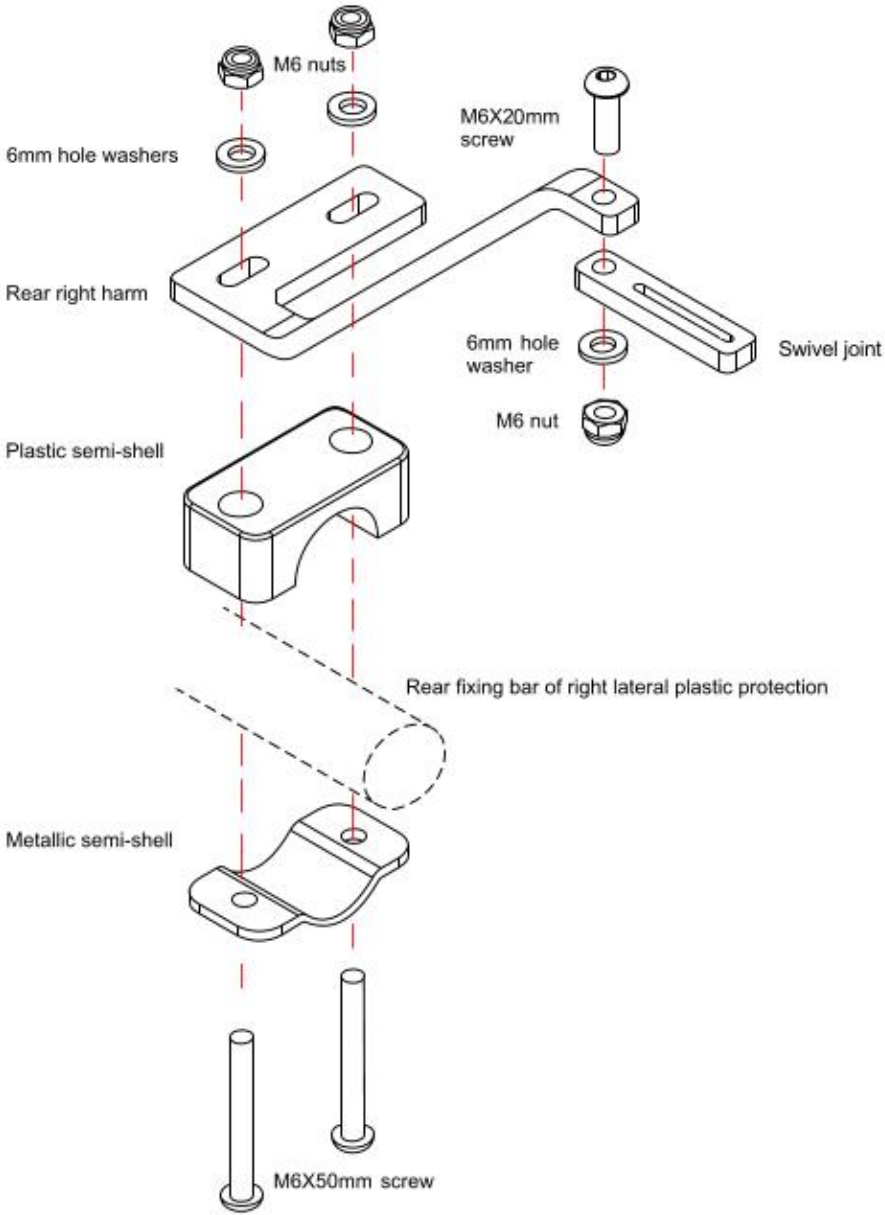

## Mounting of bracket for infrared tire temperature sensor - front right tire

## Mounting of brackets for infrared tire temperature sensor - front left tire

Drill (5mm diameter) the front bracket according to the fusel geometry and fix it on the same fusel

Mounting of brackets for infrared tire temperature sensor - rear right tire

## Mounting of brackets for infrared tire temperature sensor - rear left tire