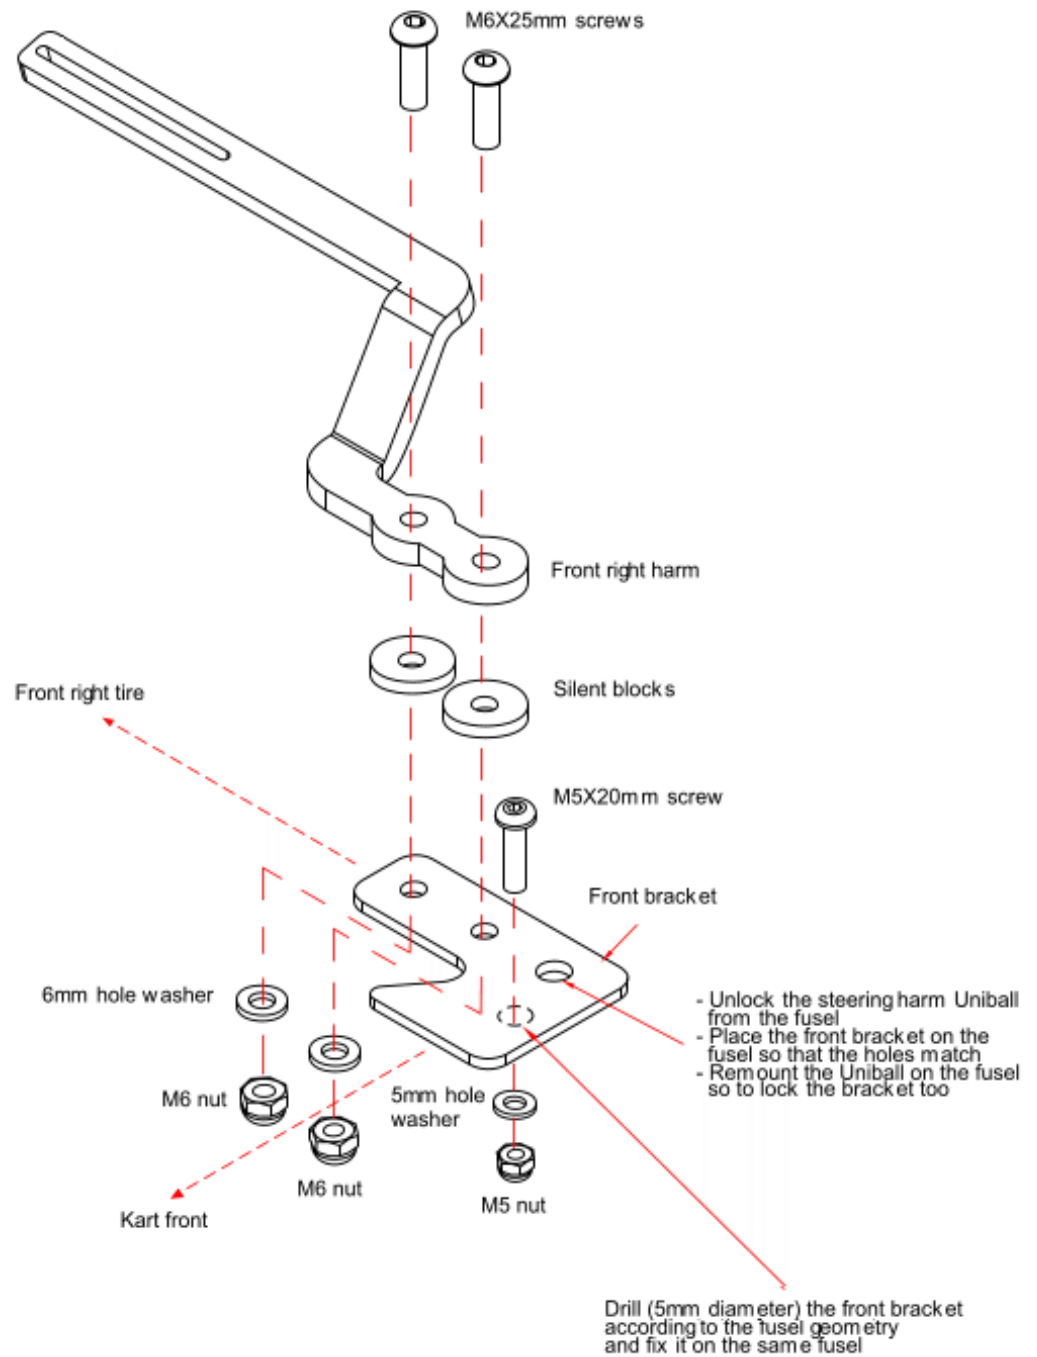

## Mounting of bracket for infrared tire temperature sensor - front right tire

## Mounting of brackets for infrared tire temperature sensor - front left tire

Drill (5mm diameter) the front bracket according to the fusel geometry and fix it on the same fusel

Mounting of brackets for infrared tire temperature sensor - rear right tire

## Mounting of brackets for infrared tire temperature sensor - rear left tire